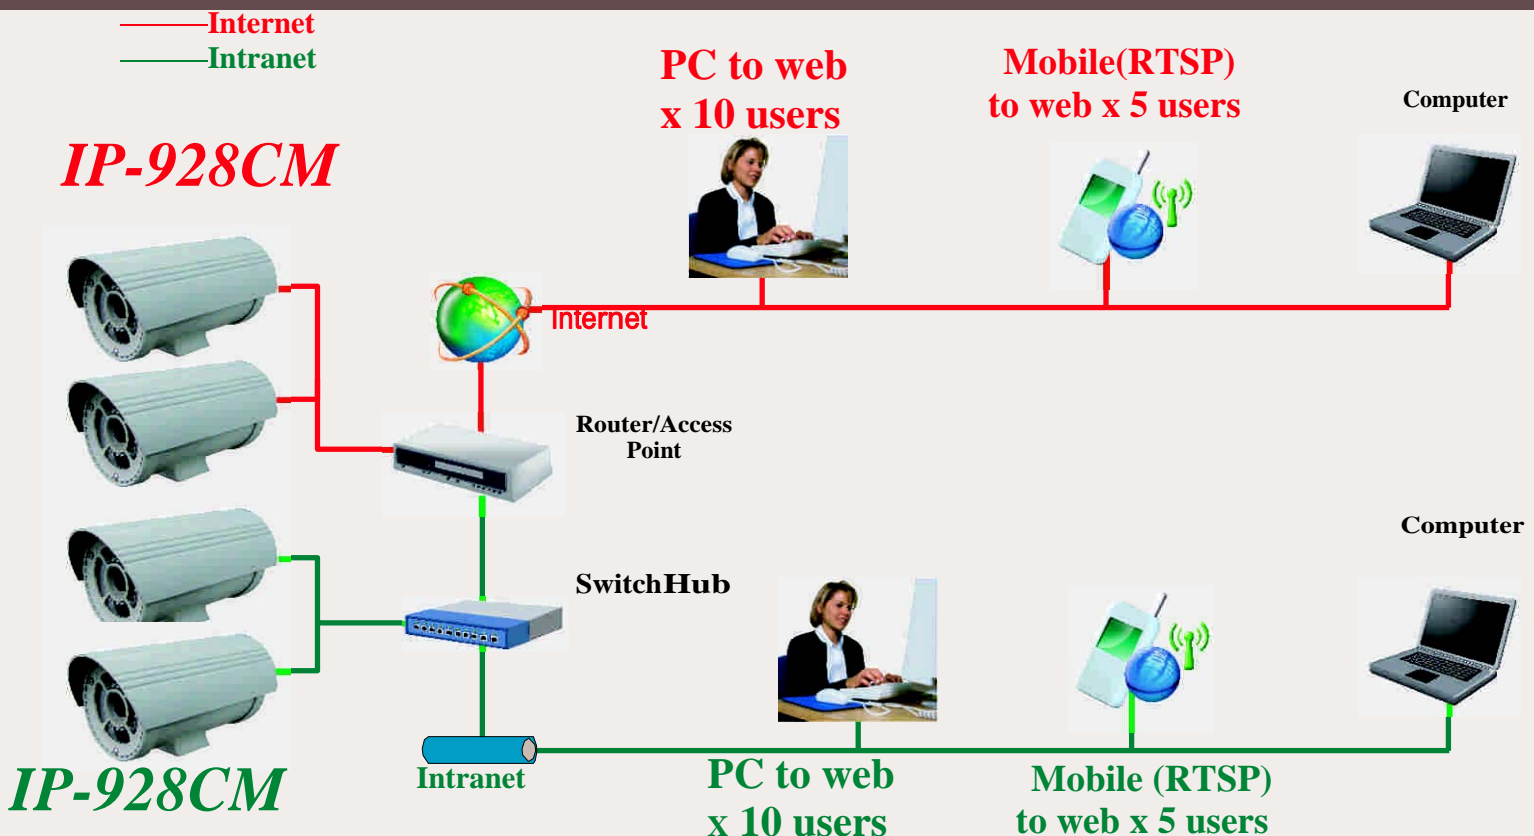

IP-928CM – Network camera

INTERNET FEATURES

- ▶ Network : IP Configure.
- ▶ Video Setting : Resolution, Frame Rate, Compression Rate, P/I Rate.
- ▶ Network Protocol : TCP/UDP/IP, DHCP, HTTP, NTP, DDNS, FTP, TFTP, ARP, nPn, PPPoE.
- ▶ Transmission Format: MPEG-4.
- ▶ Support the IE5.0 or the above version.
- ▶ The maximum users online via PC are up to 10; and online via RTSP mobile phone are up to 5. Both connections allow users online at the same time but the image quality is depending on your bandwidth.
- ▶ Support the RTSP mobile phone and don't support the JAVA mobile phone.

CAMERA FEATURES

- ▶ CMOS sensor
- ▶ Camera setup : MIRROR, Brightness, Contrast, Sharpness
Special Function: Slow Shutter
- ▶ 28 LEDs
- ▶ IR Range : 25M

DIAGRAM OF INSTALLATION

IP-928 -CM

Specification

TYPE	IP-928-CM	
Video System	NTSC : 60HZ	PAL : 50HZ
Pick up Element	1/4" CMOS Sensor	
Image Signal process	Digital Signal Processing System (DSP)	
Lens Mount	4 mm	
Number of Pixel	VGA: 640(H) × 480 (V) / QVGA: 320(H) × 240 (V)	
Picture Elements	Approximately 300K	
Image Transmission Speed	30 fps (NTSC)	25 fps (PAL)
Input Voltage	DC12V	
Power Consumption	DC 12V ± 1V (500mA)	
Network Protocol	TCP/UDP/IP,DHCP, HTTP,NTP,DDNS,FTP,TFTP,ARP,nPn,PPPoE	
Transmission Format	MPEG-4 video stream	
Recorded format	MPEG-4 video stream	
Controller Interface	Internet Explorer 5.0 or above	
Setup via IE	Camera setup : MIRROR、 Brightness、 Contrast、 Sharpness	
Special Settings	Compression Rate、 P/I Rate、 CMOS Frequency、 Slow Shutter	
I/O Ports	Power input、 RJ45 network port	
Software Management	16CH Multi-Windows	
IR Range	25M	
Sensitivity	0 LUX – IR ON	
Wavelength	850 nm	
Operating Temperature	- 5° C ~ +60°C	
Dimensions (W × H × L)	80(W) x 84.6(H) x 178(L) mm	
Weight	about 600g	