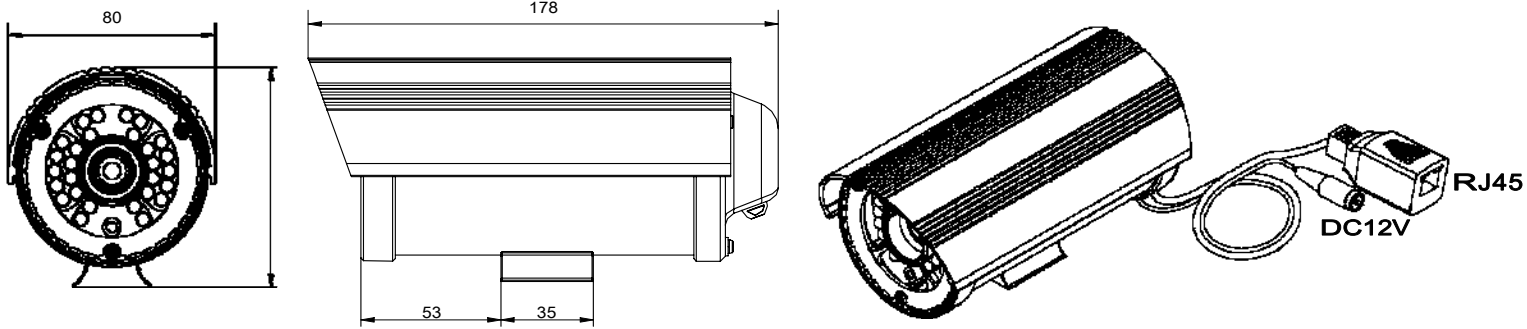

IP-928CM – Network camera

INTERNET FEATURES

- ▶ Network : IP Configure.
- ▶ Video Setting : Resolution, Frame Rate, Compression Rate, P/I Rate.
- ▶ Network Protocol : TCP/UDP/IP, DHCP, HTTP, NTP, DDNS, FTP, TFTP, ARP, nPn, PPPoE.
- ▶ Transmission Format: MPEG-4.
- ▶ Support the IE5.0 or the above version.
- ▶ The maximum users online via PC are up to 10; and online via RTSP mobile phone are up to 5. Both connections allow users online at the same time but the image quality is depending on your bandwidth.
- ▶ Support the RTSP mobile phone and don't support the JAVA mobile phone.

CAMERA FEATURES

- ▶ CMOS sensor
- ▶ Camera setup : MIRROR, Brightness, Contrast, Sharpness
Special Function: Slow Shutter
- ▶ 28 LEDs
- ▶ IR Range : 25M

DIAGRAM OF INSTALLATION

IP-928 -CM

Specification

TYPE	IP-928-CM	
Video System	NTSC : 60HZ	PAL : 50HZ
Pick up Element	1/4" CMOS Sensor	
Image Signal process	Digital Signal Processing System (DSP)	
Lens Mount	4 mm	
Number of Pixel	VGA: 640(H) × 480 (V) / QVGA: 320(H) × 240 (V)	
Picture Elements	Approximately 300K	
Image Transmission Speed	30 fps (NTSC)	25 fps (PAL)
Input Voltage	DC12V	
Power Consumption	DC 12V ± 1V (500mA)	
Network Protocol	TCP/UDP/IP,DHCP, HTTP,NTP,DDNS,FTP,TFTP,ARP,nPn,PPPoE	
Transmission Format	MPEG-4 video stream	
Recorded format	MPEG-4 video stream	
Controller Interface	Internet Explorer 5.0 or above	
Setup via IE	Camera setup : MIRROR、 Brightness、 Contrast、 Sharpness	
Special Settings	Compression Rate、 P/I Rate、 CMOS Frequency、 Slow Shutter	
I/O Ports	Power input、 RJ45 network port	
Software Management	16CH Multi-Windows	
IR Range	25M	
Sensitivity	0 LUX – IR ON	
Wavelength	850 nm	
Operating Temperature	- 5° C ~ +60°C	
Dimensions (W × H × L)	80(W) x 84.6(H) x 178(L) mm	
Weight	about 600g	